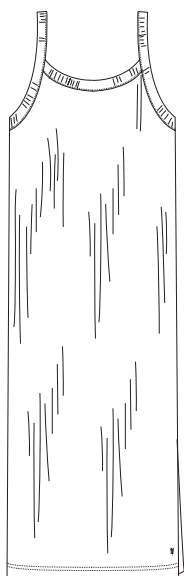

### Hibiscus caftan

Jersey - 70% modaali, 30% polyesteri

**99 EUR**

	XS	S/M	L/XL	XXL
Length	95	98	101	X
Chest	57	60	63	X
Sleeve	23	25	27	X

**Bloom black**

### Clarity dress

Kudottu kangas - 55% pellava, 45% puuvilla

**104 EUR**

	XS	S	M	L	XL	XXL
Length	103	103	105	107	107	X
Chest	53	55	57	60	63	X
Sleeve	63	63	65	67	67	X

**Dark grey**

### Clean dress

Jersey - 47% puuvilla, 47% modaali, 6% elastania

**66 EUR**

	XS	S	M	L	XL	XXL
Length	114	114	116	118	118	X
Chest	37	39	41	43	46	X

**Black**

### Victory dress

Jersey - 94% tencel, 6% elastania

**81 EUR**

	XS	S	M	L	XL	XXL
Length	124	124	127	130	130	X
Chest	58	60	62	64	66	X
Sleeve	25	25,5	26	27	27,5	X

**River white**