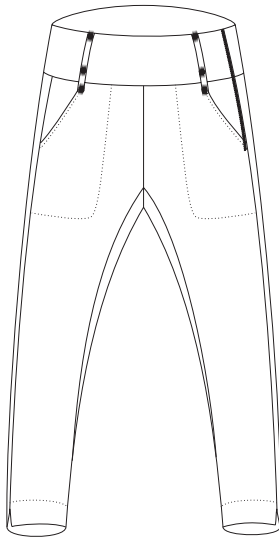

### Rich skirt

Jersey - 94% tencel, 6% elastaania

83 EUR

	XS	S	M	L	XL	XXL
Waist	36	38	40	42	45	X
Length	65	65	67	70	70	X

**River white**

### Carmen skirt

Jersey - 94% tencel, 6% elastaania

99 EUR

	XS	S	M	L	XL	XXL
Waist	37	39	41	44	47	X
Length	80	80	82	85	85	X

**Confetti pink**

### Pure pants

Kudottu kangas - 55% puuvilla, 45% pellava

**99 EUR**

	XS	S	M	L	XL	XXL
Waist	34	36	38	41	45	X
Length	48	48	50	52	52	X

**Dark grey**