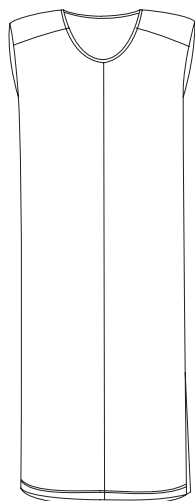

### Hibiscus caftan

Jersey - 70% modaali, 30% polyesteri

**99 EUR**

	XS	S/M	L/XL	XXL
Length	95	98	101	X
Chest	57	60	63	X
Sleeve	23	25	27	X

**Bloom black**

### Clarity dress

Kudottu kangas - 55% pellava, 45% puuvilla

**104 EUR**

	XS	S	M	L	XL	XXL
Length	103	103	105	107	107	X
Chest	53	55	57	60	63	X
Sleeve	63	63	65	67	67	X

**Dark grey**

### Clean dress

Jersey - 47% puuvilla, 47% modaali, 6% elastania

**66 EUR**

	XS	S	M	L	XL	XXL
Length	114	114	116	118	118	X
Chest	37	39	41	43	46	X

**Black**

### Victory dress

Jersey - 94% tencel, 6% elastania

**81 EUR**

	XS	S	M	L	XL	XXL
Length	124	124	127	130	130	X
Chest	58	60	62	64	66	X
Sleeve	25	25,5	26	27	27,5	X

**River white**