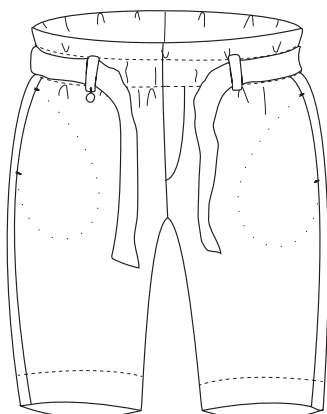

### Rich skirt

Jersey - 94% tencel, 6% elastaania

83 EUR

	XS	S	M	L	XL	XXL
Waist	36	38	40	42	45	X
Length	65	65	67	70	70	X

**River white**

### Carmen skirt

Jersey - 94% tencel, 6% elastaania

99 EUR

	XS	S	M	L	XL	XXL
Waist	37	39	41	44	47	X
Length	80	80	82	85	85	X

**Confetti pink**